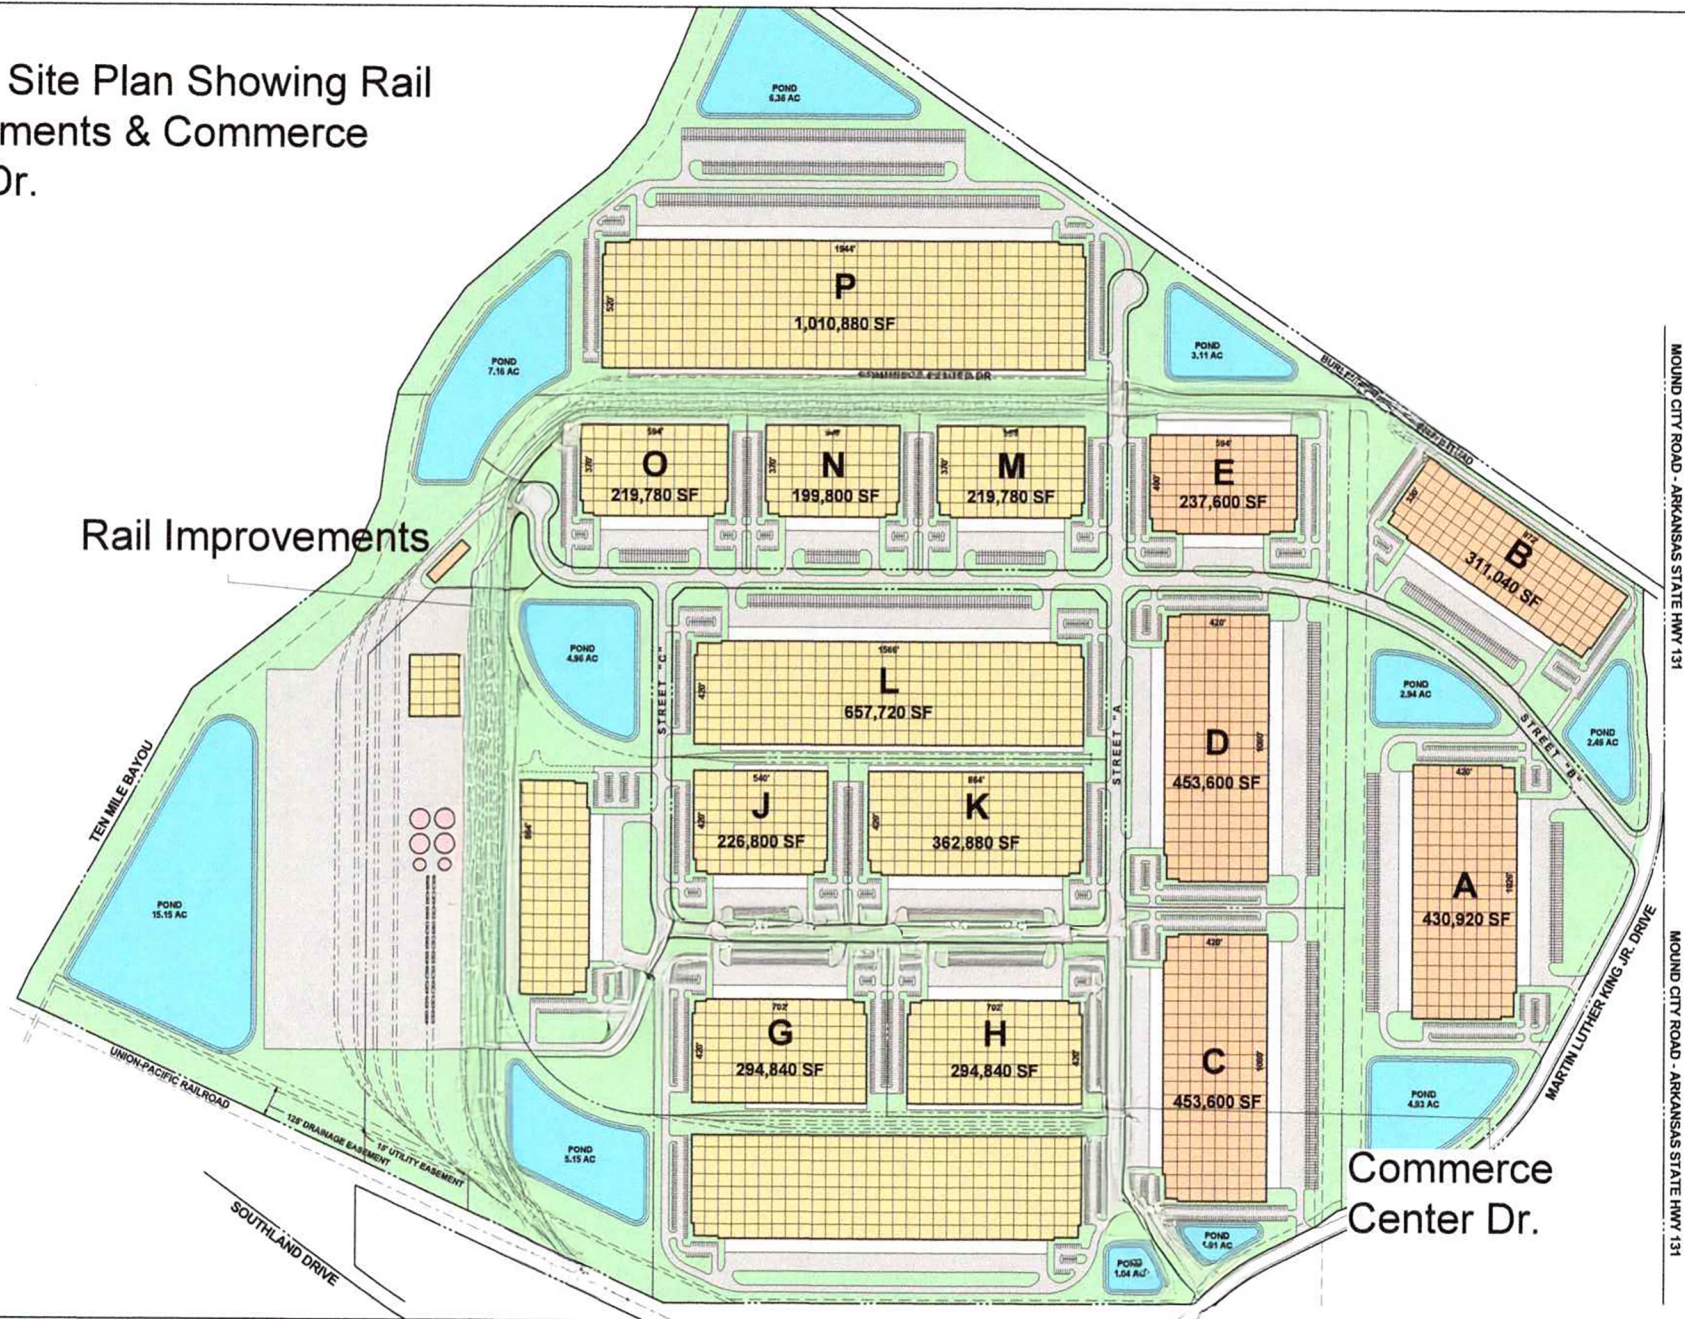

Exhibit: Site Plan Showing Rail Improvements & Commerce Center Dr.

Rail Improvements

Commerce Center Dr.

BUILDING COLOR LEGEND

- NON-RAIL BUILDINGS
- RAIL BUILDINGS
- PROPOSED RAIL BUILDING

MOUND CITY ROAD - ARKANSAS STATE HWY 131

MOUND CITY ROAD - ARKANSAS STATE HWY 131